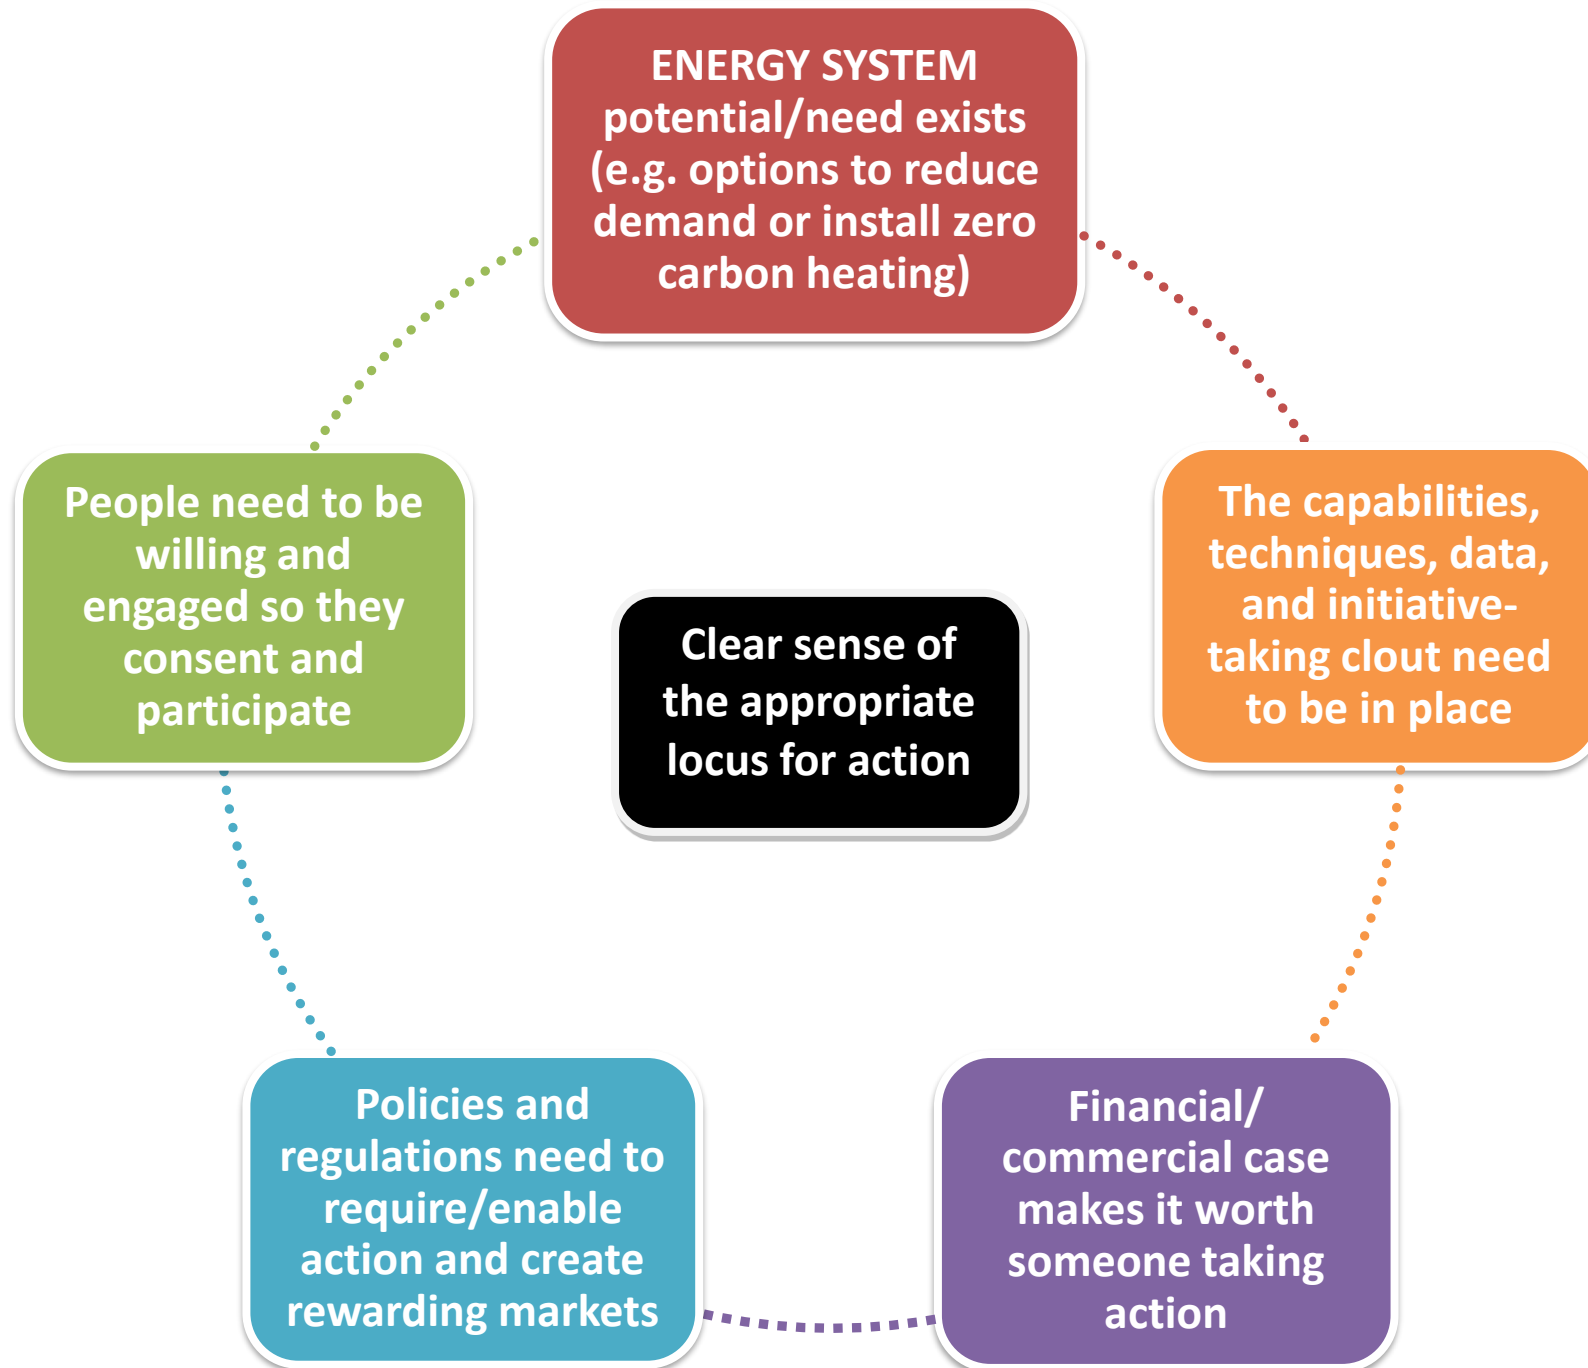

# What role for community energy in a rapid and just transition to a net zero energy system?

Presentation to SE24 Public Meeting, 6 July 2021

Simon Roberts OBE  
Chief Executive

“It will never rain roses:  
when we want to have  
more roses, we must  
plant more roses.”